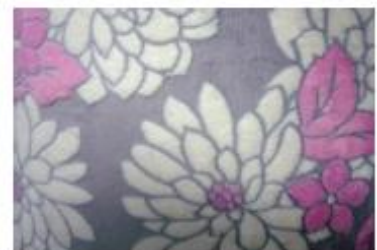

MB09 Pink

Please note that custom beds are not refundable nor exchangeable as they are handmade to order. Estimated ship time is 1-2 weeks directly from the designer. To order, call us at 732-747-9744 or fax the order form to 732-747-9748.