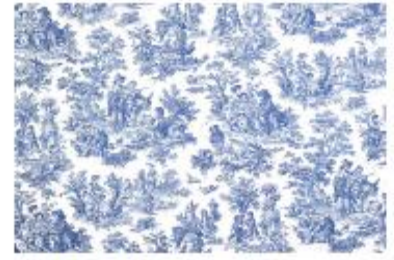

FABRICS TO CHOOSE FROM – COTTONS & CORDUROY

C03 Gold Chenille

C04 Lapis Chenille

DE01 Blue Denim

T02 Blue/White Toile

WC15 Wide Whale Chocolate

WB02 Box Cord Avocado

T01 Black/White Toile